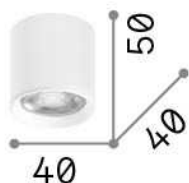

Source info

Integrated source	Integrated LED module
Replaceable source	No
Power	4 W
Emission	Direct
Max consumption	max 4,00 W
Features LED	LED DOB
CCT LED	3000 K
Duration LED (t. 25°C)	50000 h
CRI	> 90
SDCM	3
Light beam	40°
Light beam flux	320 lm
Useful light flux	190 lm
Photobiological risk	1